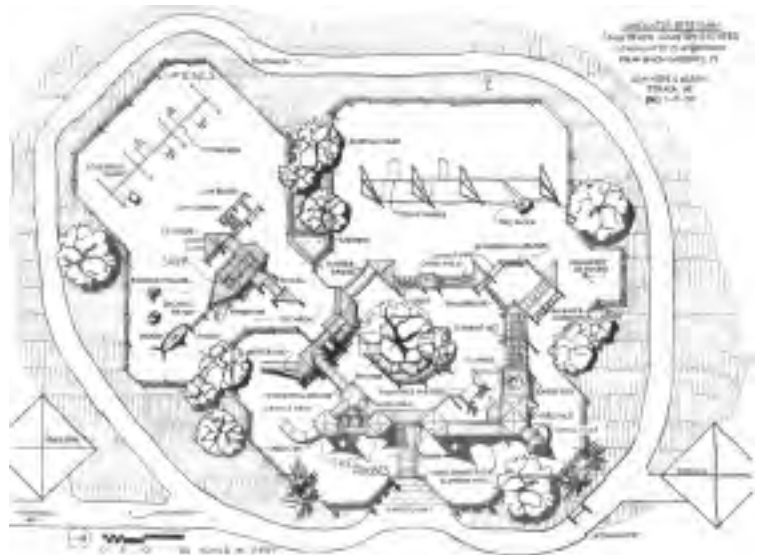

Mosaics also available!

**Schematic for Twisty Pines Playground
by Leathers & Associates**